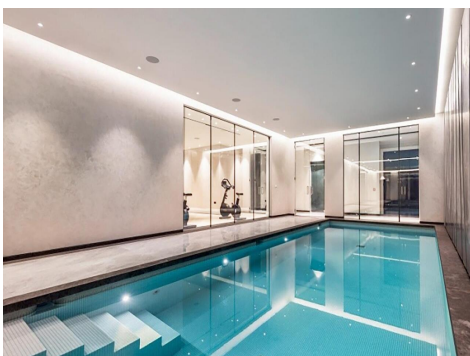

ES +34 605 57 61 31

Email: info@hotpropertiestespana.es

Web: www.hotpropertiestespana.es

Residential complex in Relleu with communal swimming pool and open views. This is a complete renovation of a building constructed several years ago that was left unfinished. It is the ideal place for those who want a quality home in a beautiful location with all amenities nearby. The building has 7 floors with 2 staircases and 2 lifts. In the basement there are 69 parking spaces and 42 storage rooms. On the ground floor there is a heated indoor swimming pool, a large room for use by all owners and two commercial premises. On the roof terrace there is an outdoor swimming pool with terraces. Enjoy cooking in the modern kitchen and in the living rooms with stunning views, and relax on the spacious terrace overlooking the impressive nature of Relleu. From the terraces there are spectacular and completely unobstructed views. The mountains, the new lake and the sports areas of the village are beautiful. The orientation is south-east, so all the terraces have sun from early morning until early afternoon. Watching the sunrise from your terrace can be a wonderful experience. Possibility of underground parking space and storage room at an additional cost. Relax - In the pool: Immerse yourself in an oasis of serenity and leave your daily stress behind as you swim in our refreshing pool. - Sauna: Release all tension and indulge in our luxurious sauna. The soothing heat relaxes your muscles and purifies your mind, leaving you completely rejuvenated after each session. - Exercise - Gym: Achieve your fitness goals without leaving the comfort of your home. Our state-of-the-art gym is equipped with the latest equipment, giving you the freedom to train at your own pace and in your own way. Whether you are looking for an intense workout, a relaxing swim or simply a moment of peace and reflection, our apartment complex offers everything you need for a balanced lifestyle. Relleu is a beautiful and peaceful mountain village where people of different nationalities live. Relleu is 15 km from the Mediterranean motorway, 18 km from Villajoyosa beach and 25 km from Benidorm beach. The village of Relleu is the perfect place for lovers of the mountains, cycling, hiking, canyoning, and other sports. The reservoir route with its famous footbridge leads right to the village. These mountains are the ideal setting for motorcycling or cycling.