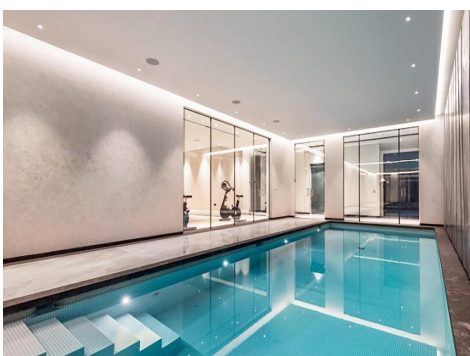

ES +34 605 57 61 31

Email: info@hotpropertiestespana.es

Web: www.hotpropertiestespana.es

Residential complex in Relleu with communal swimming pool and open views. This is a complete renovation of a building constructed several years ago that was left unfinished. It is the ideal place for those who want a quality home in a beautiful location with all amenities nearby. The building has 7 floors with 2 staircases and 2 lifts. In the basement there are 69 parking spaces and 42 storage rooms. On the ground floor there is a heated indoor swimming pool, a large room for use by all owners and two commercial premises. On the roof terrace there is an outdoor swimming pool with terraces. Enjoy cooking in the modern kitchen and in the living rooms with stunning views, and relax on the spacious terrace overlooking the impressive nature of Relleu. From the terraces there are spectacular and completely unobstructed views. The mountains, the new lake and the sports areas of the village are beautiful. The orientation is south-east, so all the terraces have sun from early morning until early afternoon. Watching the sunrise from your terrace can be a wonderful experience. Possibility of underground parking space and storage room at an additional cost. Relax - In the pool: Immerse yourself in an oasis of serenity and leave your daily stress behind as you swim in our refreshing pool. - Sauna: Release all tension and indulge in our luxurious sauna. The soothing heat relaxes your muscles and purifies your mind, leaving you completely rejuvenated after each session. - Exercise - Gym: Achieve your fitness goals without leaving the comfort of your home. Our state-of-the-art gym is equipped with the latest equipment, giving you the freedom to train at your own pace and in your own way. Whether you are looking for an intense workout, a relaxing swim or simply a moment of peace and reflection, our apartment complex offers everything you need for a balanced lifestyle. Relleu is a beautiful and peaceful mountain village where people of different nationalities live. Relleu is 15 km from the Mediterranean motorway, 18 km from Villajoyosa beach and 25 km from Benidorm beach. The village of Relleu is the perfect place for lovers of the mountains, cycling, hiking, canyoning, and other sports. The reservoir route with its famous footbridge leads right to the village. These mountains are the ideal setting for motorcycling or cycling.