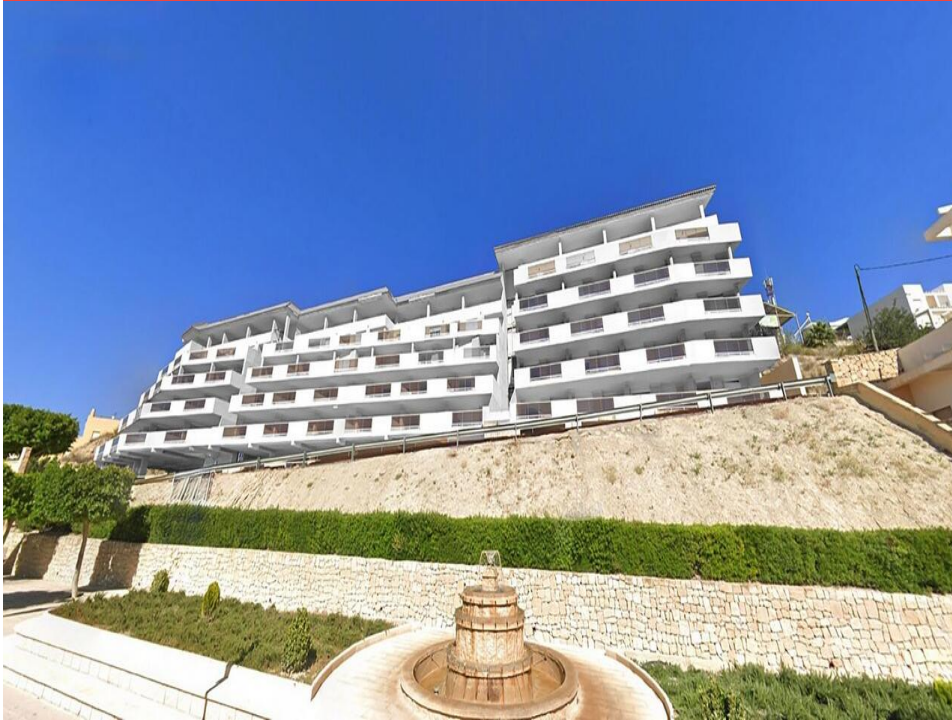

Ref: SP0672

Price: 173,000€