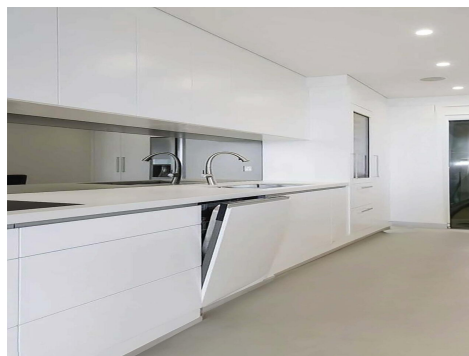

ES +34 605 57 61 31

Email: info@hotpropertiestespana.es

Web: www.hotpropertiestespana.es

Residential complex in Relleu with communal swimming pool and open views. This is a complete renovation of a building constructed several years ago that was left unfinished. It is the ideal place for those who want a quality home in a beautiful location with all amenities nearby. The building has 7 floors with 2 staircases and 2 lifts. In the basement there are 69 parking spaces and 42 storage rooms. On the ground floor there is a heated indoor swimming pool, a large room for use by all owners and two commercial premises. On the roof terrace there is an outdoor swimming pool with terraces. Enjoy cooking in the modern kitchen and in the living rooms with stunning views, and relax on the spacious terrace overlooking the impressive nature of Relleu. From the terraces there are spectacular and completely unobstructed views. The mountains, the new lake and the sports areas of the village are beautiful. The orientation is south-east, so all the terraces have sun from early morning until early afternoon. Watching the sunrise from your terrace can be a wonderful experience. Possibility of underground parking space and storage room at an additional cost. Relax - In the pool: Immerse yourself in an oasis of serenity and leave your daily stress behind as you swim in our refreshing pool. - Sauna: Release all tension and indulge in our luxurious sauna. The soothing heat relaxes your muscles and purifies your mind, leaving you completely rejuvenated after each session. - Exercise - Gym: Achieve your fitness goals without leaving the comfort of your home. Our state-of-the-art gym is equipped with the latest equipment, giving you the freedom to train at your own pace and in your own way. Whether you are looking for an intense workout, a relaxing swim or simply a moment of peace and reflection, our apartment complex offers everything you need for a balanced lifestyle. Relleu is a beautiful and peaceful mountain village where people of different nationalities live. Relleu is 15 km from the Mediterranean motorway, 18 km from Villajoyosa beach and 25 km from Benidorm beach. The village of Relleu is the perfect place for lovers of the mountains, cycling, hiking, canyoning, and other sports. The reservoir route with its famous footbridge leads right to the village. These mountains are the ideal setting for motorcycling or cycling.