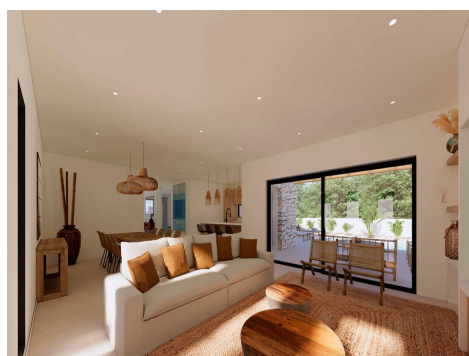

ES +34 605 57 61 31

Email: info@hotpropertieespana.es

Web: www.hotpropertieespana.es

This magnificent Ibiza-inspired villa project is located in a peaceful and sought-after residential area, just a few minutes' walk from the sandy beach of Moraira. The area offers a charming atmosphere, with cosy terraces, excellent restaurants and picturesque shopping streets that invite you to stroll around. Moraira also has an elegant marina and El Portet beach, famous for its crystal clear, shallow waters, perfect for families with young children. The villa is designed with spacious and bright rooms and has four double bedrooms and four full bathrooms. Currently, the interior layout can still be adapted within certain limits, allowing you to customise the project according to your needs and preferences. One of the great attractions of this property is that it already has an approved building licence, allowing work to start immediately. The estimated delivery time is 12 to 15 months from the signing of the purchase contract, subject to possible modifications after meetings with the architects. Every detail of the project is carefully planned with you and the technical team. The selection of finishes and decorative elements is carried out together with the interior architect, who will guide you in the choice of materials to achieve a tailor-made, elegant and welcoming home.