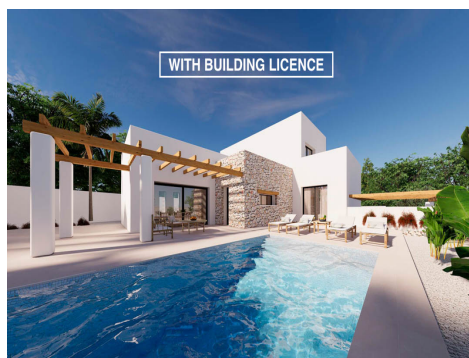

ES +34 605 57 61 31

Email: info@hotpropertieespana.es

Web: www.hotpropertieespana.es

This magnificent Ibiza-inspired villa project is located in a peaceful and sought-after residential area, just a few minutes' walk from the sandy beach of Moraira. The area offers a charming atmosphere, with cosy terraces, excellent restaurants and picturesque shopping streets that invite you to stroll around. Moraira also has an elegant marina and El Portet beach, famous for its crystal clear, shallow waters, perfect for families with young children. The villa is designed with spacious and bright rooms and has four double bedrooms and four full bathrooms. Currently, the interior layout can still be adapted within certain limits, allowing you to customise the project according to your needs and preferences. One of the great attractions of this property is that it already has an approved building licence, allowing work to start immediately. The estimated delivery time is 12 to 15 months from the signing of the purchase contract, subject to possible modifications after meetings with the architects. Every detail of the project is carefully planned with you and the technical team. The selection of finishes and decorative elements is carried out together with the interior architect, who will guide you in the choice of materials to achieve a tailor-made, elegant and welcoming home.