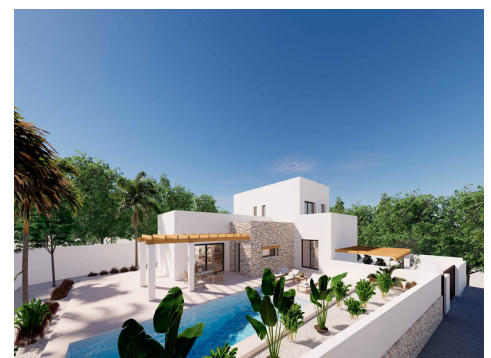

ES +34 605 57 61 31

Email: info@hotpropertieespana.es

Web: www.hotpropertieespana.es

This magnificent Ibiza-inspired villa project is located in a peaceful and sought-after residential area, just a few minutes' walk from the sandy beach of Moraira. The area offers a charming atmosphere, with cosy terraces, excellent restaurants and picturesque shopping streets that invite you to stroll around. Moraira also has an elegant marina and El Portet beach, famous for its crystal clear, shallow waters, perfect for families with young children. The villa is designed with spacious and bright rooms and has four double bedrooms and four full bathrooms. Currently, the interior layout can still be adapted within certain limits, allowing you to customise the project according to your needs and preferences. One of the great attractions of this property is that it already has an approved building licence, allowing work to start immediately. The estimated delivery time is 12 to 15 months from the signing of the purchase contract, subject to possible modifications after meetings with the architects. Every detail of the project is carefully planned with you and the technical team. The selection of finishes and decorative elements is carried out together with the interior architect, who will guide you in the choice of materials to achieve a tailor-made, elegant and welcoming home.