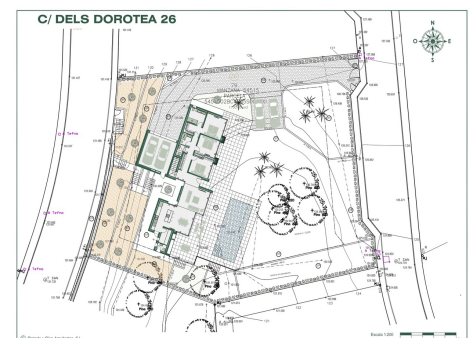

Ref: **MLS44284V**

Price: **1,150,000€**

-  **Villa**
-  **Calpe**
-  **3**
-  **3**
-  **562m² Build Size**
-  **1,596m² Plot Size**
-  **Pool: Yes**

a Luxury 3 bed, 3 bathroom villa with sea views. This villa is set in an exclusive development located at in Benissa. The Villas have amazing sea views and of the Ifach Rock in Calpe. It is within easy reach of the towns of Benissa, Calpe and Moraira. Each villa has been designed specifically adapted to each plot featuring an exclusive design with its own character. The Villa is set on one level, from the entrance you get access to the foyer where you have access to 3 large double bedrooms with built-in wardrobes, one being the master with its own individual bathroom as well as a dressing ro...(Ask for More Details!)

ES +34 605 57 61 31

Email: info@hotpropertieespana.es

Web: www.hotpropertieespana.es

a Luxury 3 bed, 3 bathroom villa with sea views. This villa is set in an exclusive development located at in Benissa. The Villas have amazing sea views and of the Ifach Rock in Calpe. It is within easy reach of the towns of Benissa, Calpe and Moraira. Each villa has been designed specifically adapted to each plot featuring an exclusive design with its own character. The Villa is set on one level, from the entrance you get access to the foyer where you have access to 3 large double bedrooms with built-in wardrobes, one being the master with its own individual bathroom as well as a dressing room, also you have a family bathroom on this level. From the foyer you have access to a very large open plan kitchen-dining and living area with amazing sea views, there are large patio doors that lead out on to the terrace and pool area again with sea views. From the terrace there is a bbq area, sunbathing area, garden and access to the parking area for 2 cars. This property is ultra-luxury and finished to a very high standard. Please contact us for more information.