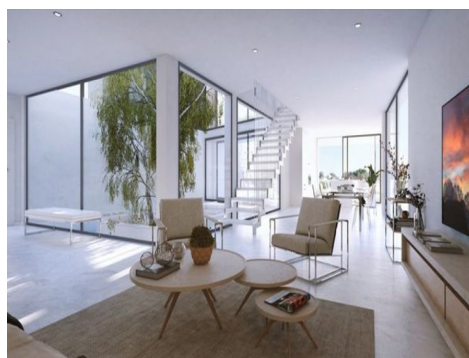

ES +34 605 57 61 31

Email: [info@hotpropertieespana.es](mailto:info@hotpropertieespana.es)

Web: [www.hotpropertieespana.es](http://www.hotpropertieespana.es)

Luxury new build villas at Altaona Golf and Country Village. This model of villa is the Aqua with 4 bedrooms, 4 bathrooms and a cloakroom with private pool and solarium. The villa has open plan living, dining and kitchen with doors out to the pool and garden. There is an inner courtyard chill out area with water feature open to the skies and glazed on the lounge and dining side and it is also glazed on the pool side with waterfall feature outside the glass going into the pool. Also on the ground floor is a large entrance hallway and the cloakroom and 2 bedrooms both with en-suite bathrooms. Upstairs are another 2 bedrooms both with en-suite bathrooms and large terraces. All 4 bedrooms have fitted wardrobes. There is also parking inside the plot. Kitchen is equipped with white wall units, individual stainless steel sink on kitchen counter, pull-out kitchen tap with two settings and silestone quartz kitchen countertop. Bosch appliances: Induction hob, high power efficiency extractor hood, refrigerator, oven, microwave, built-in dishwasher, built-in washing machine/dryer. HEATING AND AIR CONDITIONING: Inverter technology air conditioning with heat pump and high-density glass wool duct system. Preinstalled electric towel warmers in bathrooms. Underfloor radiant heating in bathrooms. Complete ventilation system with heat recovery. Request a brochure and more photos and arrange a viewing today. Altaona Golf and Country Village stands at the foot of the natural park of sierra de carrascoy and valley. There's a golf proshop, as well as the gym and paddle and tennis courts in the vicinity of the square. The complex has a SPA for the use of residents and a Driving Range where you can perfect your swing. Landmarks: Hospital 10 mins Airport 10 mins Murcia city 12 mins Cartagena city 20 mins Beach 17 mins