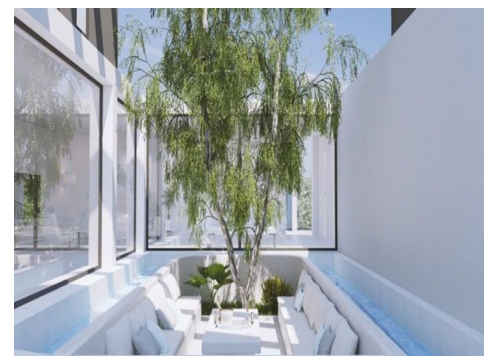

ES +34 605 57 61 31

Email: [info@hotpropertieespana.es](mailto:info@hotpropertieespana.es)

Web: [www.hotpropertieespana.es](http://www.hotpropertieespana.es)

Luxury new build villas at Altaona Golf and Country Village. This model of villa is the Aqua with 4 bedrooms, 4 bathrooms and a cloakroom with private pool and solarium. The villa has open plan living, dining and kitchen with doors out to the pool and garden. There is an inner courtyard chill out area with water feature open to the skies and glazed on the lounge and dining side and it is also glazed on the pool side with waterfall feature outside the glass going into the pool. Also on the ground floor is a large entrance hallway and the cloakroom and 2 bedrooms both with en-suite bathrooms. Upstairs are another 2 bedrooms both with en-suite bathrooms and large terraces. All 4 bedrooms have fitted wardrobes. There is also parking inside the plot. Kitchen is equipped with white wall units, individual stainless steel sink on kitchen counter, pull-out kitchen tap with two settings and silestone quartz kitchen countertop. Bosch appliances: Induction hob, high power efficiency extractor hood, refrigerator, oven, microwave, built-in dishwasher, built-in washing machine/dryer. HEATING AND AIR CONDITIONING: Inverter technology air conditioning with heat pump and high-density glass wool duct system. Preinstalled electric towel warmers in bathrooms. Underfloor radiant heating in bathrooms. Complete ventilation system with heat recovery. Request a brochure and more photos and arrange a viewing today. Altaona Golf and Country Village stands at the foot of the natural park of sierra de carrascoy and valley. There's a golf proshop, as well as the gym and paddle and tennis courts in the vicinity of the square. The complex has a SPA for the use of residents and a Driving Range where you can perfect your swing. Landmarks: Hospital 10 mins Airport 10 mins Murcia city 12 mins Cartagena city 20 mins Beach 17 mins