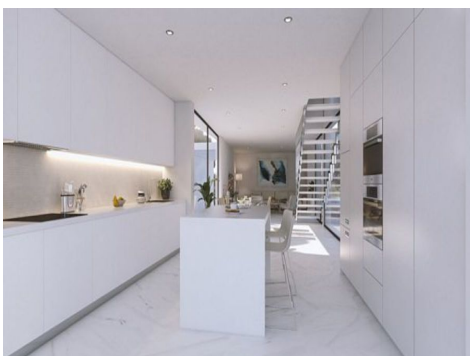

ES +34 605 57 61 31

Email: [info@hotpropertieespana.es](mailto:info@hotpropertieespana.es)

Web: [www.hotpropertieespana.es](http://www.hotpropertieespana.es)

Luxury new build villas at Altaona Golf and Country Village. This model of villa is the Aqua with 4 bedrooms, 4 bathrooms and a cloakroom with private pool and solarium. The villa has open plan living, dining and kitchen with doors out to the pool and garden. There is an inner courtyard chill out area with water feature open to the skies and glazed on the lounge and dining side and it is also glazed on the pool side with waterfall feature outside the glass going into the pool. Also on the ground floor is a large entrance hallway and the cloakroom and 2 bedrooms both with en-suite bathrooms. Upstairs are another 2 bedrooms both with en-suite bathrooms and large terraces. All 4 bedrooms have fitted wardrobes. There is also parking inside the plot. Kitchen is equipped with white wall units, individual stainless steel sink on kitchen counter, pull-out kitchen tap with two settings and silestone quartz kitchen countertop. Bosch appliances: Induction hob, high power efficiency extractor hood, refrigerator, oven, microwave, built-in dishwasher, built-in washing machine/dryer. HEATING AND AIR CONDITIONING: Inverter technology air conditioning with heat pump and high-density glass wool duct system. Preinstalled electric towel warmers in bathrooms. Underfloor radiant heating in bathrooms. Complete ventilation system with heat recovery. Request a brochure and more photos and arrange a viewing today. Altaona Golf and Country Village stands at the foot of the natural park of sierra de carrascoy and valley. There's a golf proshop, as well as the gym and paddle and tennis courts in the vicinity of the square. The complex has a SPA for the use of residents and a Driving Range where you can perfect your swing. Landmarks: Hospital 10 mins Airport 10 mins Murcia city 12 mins Cartagena city 20 mins Beach 17 mins