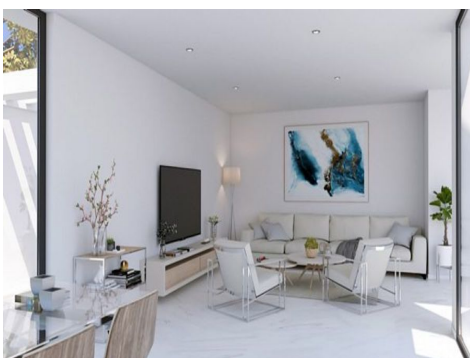

ES +34 605 57 61 31

Email: [info@hotpropertieespana.es](mailto:info@hotpropertieespana.es)

Web: [www.hotpropertieespana.es](http://www.hotpropertieespana.es)

Luxury new build villas at Altaona Golf and Country Village. This model of villa is the Aqua with 4 bedrooms, 4 bathrooms and a cloakroom with private pool and solarium. The villa has open plan living, dining and kitchen with doors out to the pool and garden. There is an inner courtyard chill out area with water feature open to the skies and glazed on the lounge and dining side and it is also glazed on the pool side with waterfall feature outside the glass going into the pool. Also on the ground floor is a large entrance hallway and the cloakroom and 2 bedrooms both with en-suite bathrooms. Upstairs are another 2 bedrooms both with en-suite bathrooms and large terraces. All 4 bedrooms have fitted wardrobes. There is also parking inside the plot. Kitchen is equipped with white wall units, individual stainless steel sink on kitchen counter, pull-out kitchen tap with two settings and silestone quartz kitchen countertop. Bosch appliances: Induction hob, high power efficiency extractor hood, refrigerator, oven, microwave, built-in dishwasher, built-in washing machine/dryer. HEATING AND AIR CONDITIONING: Inverter technology air conditioning with heat pump and high-density glass wool duct system. Preinstalled electric towel warmers in bathrooms. Underfloor radiant heating in bathrooms. Complete ventilation system with heat recovery. Request a brochure and more photos and arrange a viewing today. Altaona Golf and Country Village stands at the foot of the natural park of sierra de carrascoy and valley. There's a golf proshop, as well as the gym and paddle and tennis courts in the vicinity of the square. The complex has a SPA for the use of residents and a Driving Range where you can perfect your swing. Landmarks: Hospital 10 mins Airport 10 mins Murcia city 12 mins Cartagena city 20 mins Beach 17 mins