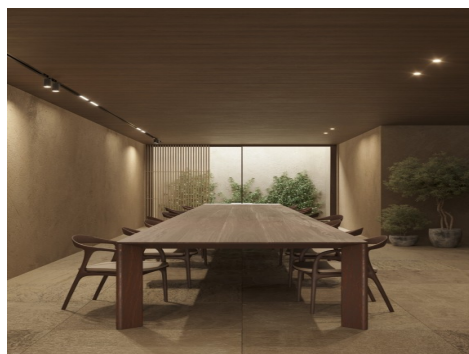

ES +34 605 57 61 31

Email: info@hotpropertieespana.es

Web: www.hotpropertieespana.es

Experience the Elegance of Casa EME in La NucíaDiscover Casa EME, a stunning modern villa nestled between the breathtaking Serra de Bernia and Puigcampana, just 50 km from Alicante. This architectural masterpiece offers a perfect blend of cultural richness, exceptional microclimates, and captivating landscapes, ideally situated near Altea and Benidorm.Architectural BrillianceCasa EME showcases contemporary design and meticulous attention to detail, making it a visual gem.Serene GardenThe geometric garden harmonizes beautifully with the villa's design, creating a sense of continuity and tranquility.Unique Pool DesignThe irregularly shaped pool seamlessly connects multiple levels, enhancing the villa's aesthetic appeal.Privacy with Panoramic ViewsThoughtful landscaping ensures privacy while preserving breathtaking sea views.Elegant InteriorsDark oak and travertine finishes throughout the villa reflect a sophisticated and harmonious design.Open Living SpacesThe main level features a seamless flow between the kitchen, dining, and living areas, perfect for entertaining.Luxurious En Suite BedroomsOn the first floor, two elegant en suite bedrooms boast direct sea views.Versatile BasementThe light-filled basement offers endless possibilities for another bedroom, cinema, workshop, or additional storage.Elevate Your LifestyleEmbrace modern living in the heart of La Nucía at Casa EME, where contemporary design meets stunning natural beauty. Don't miss your chance to own this extraordinary villa—your dream home awaits!