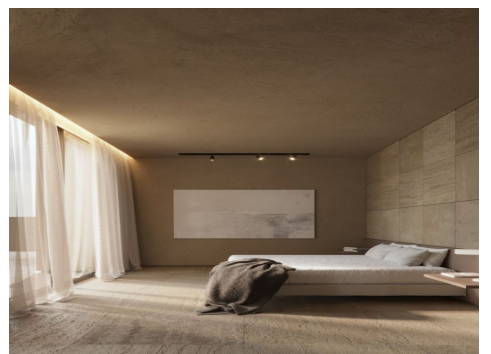

ES +34 605 57 61 31

Email: info@hotpropertieespana.es

Web: www.hotpropertieespana.es

Experience the Elegance of Casa EME in La NucíaDiscover Casa EME, a stunning modern villa nestled between the breathtaking Serra de Bernia and Puigcampana, just 50 km from Alicante. This architectural masterpiece offers a perfect blend of cultural richness, exceptional microclimates, and captivating landscapes, ideally situated near Altea and Benidorm.Architectural BrillianceCasa EME showcases contemporary design and meticulous attention to detail, making it a visual gem.Serene GardenThe geometric garden harmonizes beautifully with the villa's design, creating a sense of continuity and tranquility.Unique Pool DesignThe irregularly shaped pool seamlessly connects multiple levels, enhancing the villa's aesthetic appeal.Privacy with Panoramic ViewsThoughtful landscaping ensures privacy while preserving breathtaking sea views.Elegant InteriorsDark oak and travertine finishes throughout the villa reflect a sophisticated and harmonious design.Open Living SpacesThe main level features a seamless flow between the kitchen, dining, and living areas, perfect for entertaining.Luxurious En Suite BedroomsOn the first floor, two elegant en suite bedrooms boast direct sea views.Versatile BasementThe light-filled basement offers endless possibilities for another bedroom, cinema, workshop, or additional storage.Elevate Your LifestyleEmbrace modern living in the heart of La Nucía at Casa EME, where contemporary design meets stunning natural beauty. Don't miss your chance to own this extraordinary villa—your dream home awaits!