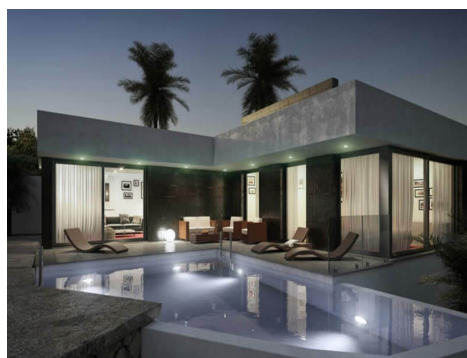

- **Villa**
- **Pedreguer**
- **3**
- **2**
- **140m² Build Size**
- **Pool: Yes**

3 bedroom, 2 bathroom villa with swimming pool 32m with 20m connecting terrace., 140m in size on Monte Solana, Pedreguer includes the Plot. To design villa and get licence, you need, 3 or 6 months, The build is 15 months or less from building licence. Pedreguer is fast and easy, compared to all the other townhalls locally. There are several plots, some with sea views and some without. The builder has been established over 40 years and built over 2700 villas with swimming pools.

formentera m² **140**