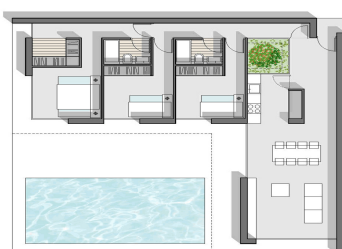

formentera m² **140**