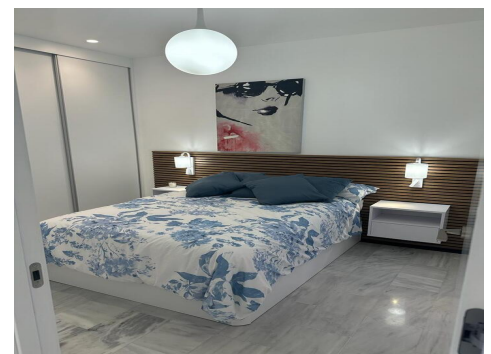

Ref: **MLS27675L**

Price: **335,000€**

-  **Apartment**
-  **Finestrat**
-  **2**
-  **2**
-  **Pool: Yes**

Your new home in the MediterraneanWelcome to our new housing development in Finestrat, Benidorm!The Residencial is located in one of the most privileged enclaves on the Costa Blanca, this new development offers a unique opportunity to enjoy Mediterranean life in a quiet and exclusive environment.Our homes, designed with the highest quality and attention to detail, offer large terraces with panoramic views of the sea and the mountains, making them the perfect place to relax and enjoy the sun all year round.With a strategic location just a few minutes from the beach, the center of Benidorm and t...(Ask for More Details!)

ES +34 605 57 61 31

Email: info@hotpropertieespana.es

Web: www.hotpropertieespana.es

Your new home in the Mediterranean Welcome to our new housing development in Finestrat, Benidorm! The Residencial is located in one of the most privileged enclaves on the Costa Blanca, this new development offers a unique opportunity to enjoy Mediterranean life in a quiet and exclusive environment. Our homes, designed with the highest quality and attention to detail, offer large terraces with panoramic views of the sea and the mountains, making them the perfect place to relax and enjoy the sun all year round. With a strategic location just a few minutes from the beach, the center of Benidorm and the main highways, our homes are ideal for those looking for a comfortable and accessible lifestyle. In addition, the development has large green areas, swimming pools, a gym, a children's play area and 24-hour security to guarantee the tranquility and well-being of our residents. Don't miss the opportunity to live in a Mediterranean paradise surrounded by nature, comfort and security. Contact us for more information and reserve your home today!