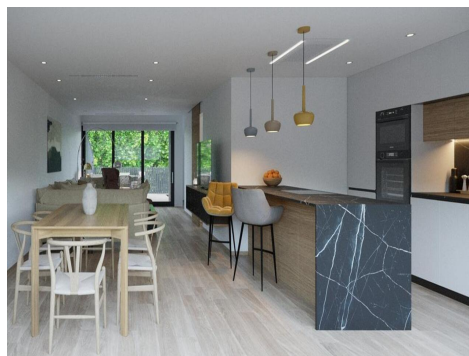

Ref: **MLS27675L**

Price: **335,000€**

-  **Apartment**
-  **Finestrat**
-  **2**
-  **2**
-  **Pool: Yes**

Your new home in the MediterraneanWelcome to our new housing development in Finestrat, Benidorm!The Residencial is located in one of the most privileged enclaves on the Costa Blanca, this new development offers a unique opportunity to enjoy Mediterranean life in a quiet and exclusive environment.Our homes, designed with the highest quality and attention to detail, offer large terraces with panoramic views of the sea and the mountains, making them the perfect place to relax and enjoy the sun all year round.With a strategic location just a few minutes from the beach, the center of Benidorm and t...(Ask for More Details!)

ES +34 605 57 61 31

Email: info@hotpropertieespana.es

Web: www.hotpropertieespana.es

Your new home in the Mediterranean Welcome to our new housing development in Finestrat, Benidorm! The Residencial is located in one of the most privileged enclaves on the Costa Blanca, this new development offers a unique opportunity to enjoy Mediterranean life in a quiet and exclusive environment. Our homes, designed with the highest quality and attention to detail, offer large terraces with panoramic views of the sea and the mountains, making them the perfect place to relax and enjoy the sun all year round. With a strategic location just a few minutes from the beach, the center of Benidorm and the main highways, our homes are ideal for those looking for a comfortable and accessible lifestyle. In addition, the development has large green areas, swimming pools, a gym, a children's play area and 24-hour security to guarantee the tranquility and well-being of our residents. Don't miss the opportunity to live in a Mediterranean paradise surrounded by nature, comfort and security. Contact us for more information and reserve your home today!