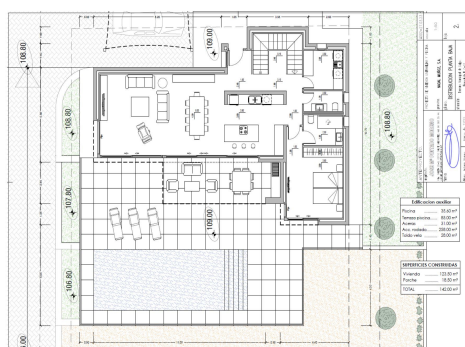

Ref: SM92111W

Price: 1,135,000€

-  **Villa**
-  **Calpe**
-  **3**
-  **4**
-  **209m² Build Size**
-  **1,000m² Plot Size**

3 bedrooms, 4 bathrooms Plot: 1000 m2View: Open panoramic view,Orientation: SouthwestStart of construction: 15.09.20241. Fully insulated walls2. Porcelain tiles inside and out3. Electric entrance door for vehicles4. Lacquered aluminum doors and windows5. Climalit double glazing6. Glass balustrades7. Wardrobes with sliding doors8. Kitchen with Silestone or Quartz worktops9. Appliances included: oven, ceramic hob, cooker hood, fridge/freezer, microwave and dishwasher.10. Bathrooms include vanity units with mirrors, chrome taps and showers, and wall-hung toilets.11. Solar or arothermal...(Ask for More Details!)

ES +34 605 57 61 31

Email: info@hotpropertieespana.es

Web: www.hotpropertieespana.es

3 bedrooms, 4 bathrooms Plot: 1000 m²View: Open panoramic view,Orientation: SouthwestStart of construction: 15.09.20241. Fully insulated walls2. Porcelain tiles inside and out3. Electric entrance door for vehicles4. Lacquered aluminum doors and windows5. Climalit double glazing6. Glass balustrades7. Wardrobes with sliding doors8. Kitchen with Silestone or Quartz worktops9. Appliances included: oven, ceramic hob, cooker hood, fridge/freezer, microwave and dishwasher.10. Bathrooms include vanity units with mirrors, chrome taps and showers, and wall-hung toilets.11. Solar or aerothermal hot water.12. Halogen lighting inside and out13. 10 x 4 m swimming pool with LED lighting, steps, mosaic tiles and outdoor shower14. Hot/cold air conditioning15. Underfloor heating.