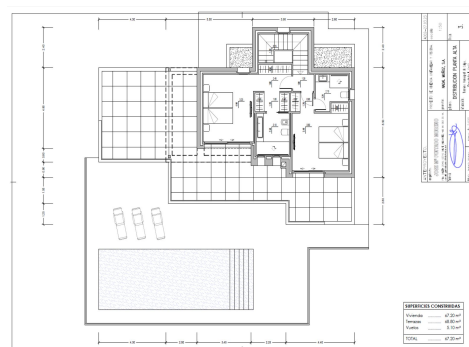

Ref: SM92111W

Price: 1,135,000€

-  **Villa**
-  **Calpe**
-  **3**
-  **4**
-  **209m² Build Size**
-  **1,000m² Plot Size**

3 bedrooms, 4 bathrooms Plot: 1000 m2View: Open panoramic view,Orientation: SouthwestStart of construction: 15.09.20241. Fully insulated walls2. Porcelain tiles inside and out3. Electric entrance door for vehicles4. Lacquered aluminum doors and windows5. Climalit double glazing6. Glass balustrades7. Wardrobes with sliding doors8. Kitchen with Silestone or Quartz worktops9. Appliances included: oven, ceramic hob, cooker hood, fridge/freezer, microwave and dishwasher.10. Bathrooms include vanity units with mirrors, chrome taps and showers, and wall-hung toilets.11. Solar or arothermal...(Ask for More Details!)

ES +34 605 57 61 31

Email: info@hotpropertieespana.es

Web: www.hotpropertieespana.es

3 bedrooms, 4 bathrooms Plot: 1000 m²View: Open panoramic view,Orientation: SouthwestStart of construction: 15.09.20241. Fully insulated walls2. Porcelain tiles inside and out3. Electric entrance door for vehicles4. Lacquered aluminum doors and windows5. Climalit double glazing6. Glass balustrades7. Wardrobes with sliding doors8. Kitchen with Silestone or Quartz worktops9. Appliances included: oven, ceramic hob, cooker hood, fridge/freezer, microwave and dishwasher.10. Bathrooms include vanity units with mirrors, chrome taps and showers, and wall-hung toilets.11. Solar or aerothermal hot water.12. Halogen lighting inside and out13. 10 x 4 m swimming pool with LED lighting, steps, mosaic tiles and outdoor shower14. Hot/cold air conditioning15. Underfloor heating.