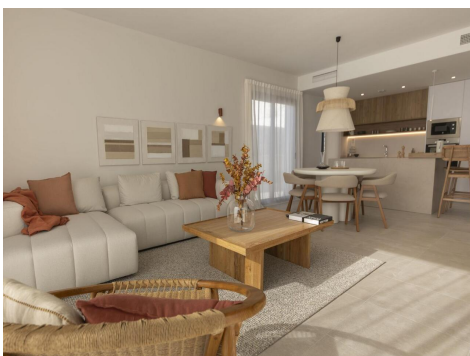

Ref: N6327

Price: 389,900€

-  **Villa**
-  **Banos Y Mendigo**
-  **3**
-  **2**
-  **105m<sup>2</sup> Build Size**
-  **299m<sup>2</sup> Plot Size**
-  **Pool: Yes**

**NEW BUILD ONE LEVEL VILLAS IN ALTAONA GOLF RESORT, MURCIA**  
New Build residencial of beautiful villas in Altaona Golf resort, Murcia.  
Located in a privileged environment where we can live quietly, in contact with nature and the mountains, we achieve quality of life, fresh air and open spaces.  
One level villas build on the plots from 300 m2 with 3 bedrooms, 2 bathrooms and a private pool with multiple options where quality is our highest and where we integrate the exterior with the interior of the living place.  
Exclusive New Build residencial located in Alt...(Ask for More Details!)

ES +34 605 57 61 31

Email: [info@hotpropertieespana.es](mailto:info@hotpropertieespana.es)

Web: [www.hotpropertieespana.es](http://www.hotpropertieespana.es)

NEW BUILD ONE LEVEL VILLAS IN ALTAONA GOLF RESORT, MURCIA; New Build residencial of beautiful villas in Altaona Golf resort, Murcia; Located in a privileged environment where we can live quietly, in contact with nature and the mountains, we achieve quality of life, fresh air and open spaces; One level villas build on the plots from 300 m2 with 3 bedrooms, 2 bathrooms and a private pool with multiple options where quality is our highest and where we integrate the exterior with the interior of the living place; Exclusive New Build residencial located in Altaona Golf just 15 minutes by car from the center of Murcia capital and 20 minutes from the beaches you can enjoy the tranquility and security offered by the Golf Course that has 18 holes and the comfort to live close to all services; Murcias airport Corvera only 15 minutes drive away;303