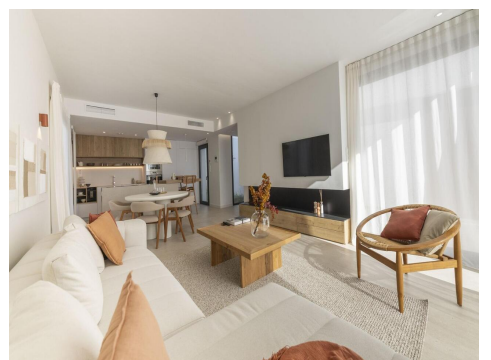

Ref: N6327

Price: 389,900€

-  **Villa**
-  **Banos Y Mendigo**
-  **3**
-  **2**
-  **105m<sup>2</sup> Build Size**
-  **299m<sup>2</sup> Plot Size**
-  **Pool: Yes**

**NEW BUILD ONE LEVEL VILLAS IN ALTAONA GOLF RESORT, MURCIA**  
New Build residencial of beautiful villas in Altaona Golf resort, Murcia.  
Located in a privileged environment where we can live quietly, in contact with nature and the mountains, we achieve quality of life, fresh air and open spaces.  
One level villas build on the plots from 300 m2 with 3 bedrooms, 2 bathrooms and a private pool with multiple options where quality is our highest and where we integrate the exterior with the interior of the living place.  
Exclusive New Build residencial located in Alt...(Ask for More Details!)

ES +34 605 57 61 31

Email: [info@hotpropertieespana.es](mailto:info@hotpropertieespana.es)

Web: [www.hotpropertieespana.es](http://www.hotpropertieespana.es)

NEW BUILD ONE LEVEL VILLAS IN ALTAONA GOLF RESORT, MURCIA; New Build residencial of beautiful villas in Altaona Golf resort, Murcia; Located in a privileged environment where we can live quietly, in contact with nature and the mountains, we achieve quality of life, fresh air and open spaces; One level villas build on the plots from 300 m2 with 3 bedrooms, 2 bathrooms and a private pool with multiple options where quality is our highest and where we integrate the exterior with the interior of the living place; Exclusive New Build residencial located in Altaona Golf just 15 minutes by car from the center of Murcia capital and 20 minutes from the beaches you can enjoy the tranquility and security offered by the Golf Course that has 18 holes and the comfort to live close to all services; Murcias airport Corvera only 15 minutes drive away;303