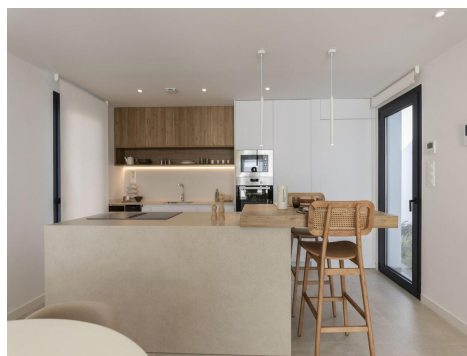

Ref: N6327

Price: 389,900€

-  **Villa**
-  **Banos Y Mendigo**
-  **3**
-  **2**
-  **105m<sup>2</sup> Build Size**
-  **299m<sup>2</sup> Plot Size**
-  **Pool: Yes**

**NEW BUILD ONE LEVEL VILLAS IN ALTAONA GOLF RESORT, MURCIA**  
New Build residencial of beautiful villas in Altaona Golf resort, Murcia.  
Located in a privileged environment where we can live quietly, in contact with nature and the mountains, we achieve quality of life, fresh air and open spaces.  
One level villas build on the plots from 300 m2 with 3 bedrooms, 2 bathrooms and a private pool with multiple options where quality is our highest and where we integrate the exterior with the interior of the living place.  
Exclusive New Build residencial located in Alt...(Ask for More Details!)