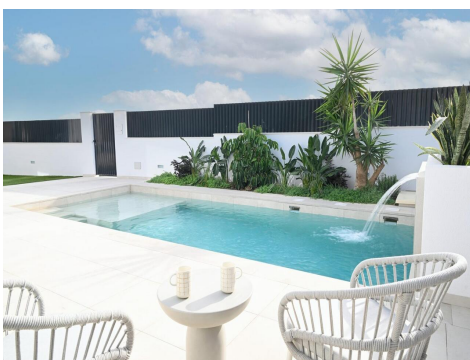

Ref: N6327

Price: 389,900€

-  **Villa**
-  **Banos Y Mendigo**
-  **3**
-  **2**
-  **105m<sup>2</sup> Build Size**
-  **299m<sup>2</sup> Plot Size**
-  **Pool: Yes**

**NEW BUILD ONE LEVEL VILLAS IN ALTAONA GOLF RESORT, MURCIA**  
New Build residencial of beautiful villas in Altaona Golf resort, Murcia.  
Located in a privileged environment where we can live quietly, in contact with nature and the mountains, we achieve quality of life, fresh air and open spaces.  
One level villas build on the plots from 300 m2 with 3 bedrooms, 2 bathrooms and a private pool with multiple options where quality is our highest and where we integrate the exterior with the interior of the living place.  
Exclusive New Build residencial located in Alt...(Ask for More Details!)

ES +34 605 57 61 31

Email: [info@hotpropertieespana.es](mailto:info@hotpropertieespana.es)

Web: [www.hotpropertieespana.es](http://www.hotpropertieespana.es)

NEW BUILD ONE LEVEL VILLAS IN ALTAONA GOLF RESORT, MURCIA; New Build residencial of beautiful villas in Altaona Golf resort, Murcia; Located in a privileged environment where we can live quietly, in contact with nature and the mountains, we achieve quality of life, fresh air and open spaces; One level villas build on the plots from 300 m2 with 3 bedrooms, 2 bathrooms and a private pool with multiple options where quality is our highest and where we integrate the exterior with the interior of the living place; Exclusive New Build residencial located in Altaona Golf just 15 minutes by car from the center of Murcia capital and 20 minutes from the beaches you can enjoy the tranquility and security offered by the Golf Course that has 18 holes and the comfort to live close to all services; Murcias airport Corvera only 15 minutes drive away;303