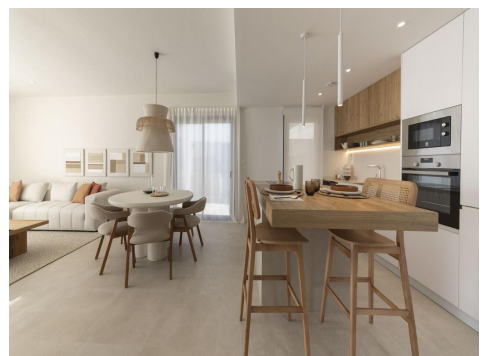

Ref: N6327

Price: 389,900€

-  **Villa**
-  **Banos Y Mendigo**
-  **3**
-  **2**
-  **105m<sup>2</sup> Build Size**
-  **299m<sup>2</sup> Plot Size**
-  **Pool: Yes**

**NEW BUILD ONE LEVEL VILLAS IN ALTAONA GOLF RESORT, MURCIA**  
New Build residencial of beautiful villas in Altaona Golf resort, Murcia.  
Located in a privileged environment where we can live quietly, in contact with nature and the mountains, we achieve quality of life, fresh air and open spaces.  
One level villas build on the plots from 300 m2 with 3 bedrooms, 2 bathrooms and a private pool with multiple options where quality is our highest and where we integrate the exterior with the interior of the living place.  
Exclusive New Build residencial located in Alt...(Ask for More Details!)

ES +34 605 57 61 31

Email: [info@hotpropertieespana.es](mailto:info@hotpropertieespana.es)

Web: [www.hotpropertieespana.es](http://www.hotpropertieespana.es)

NEW BUILD ONE LEVEL VILLAS IN ALTAONA GOLF RESORT, MURCIA; New Build residencial of beautiful villas in Altaona Golf resort, Murcia; Located in a privileged environment where we can live quietly, in contact with nature and the mountains, we achieve quality of life, fresh air and open spaces; One level villas build on the plots from 300 m2 with 3 bedrooms, 2 bathrooms and a private pool with multiple options where quality is our highest and where we integrate the exterior with the interior of the living place; Exclusive New Build residencial located in Altaona Golf just 15 minutes by car from the center of Murcia capital and 20 minutes from the beaches you can enjoy the tranquility and security offered by the Golf Course that has 18 holes and the comfort to live close to all services; Murcias airport Corvera only 15 minutes drive away;303