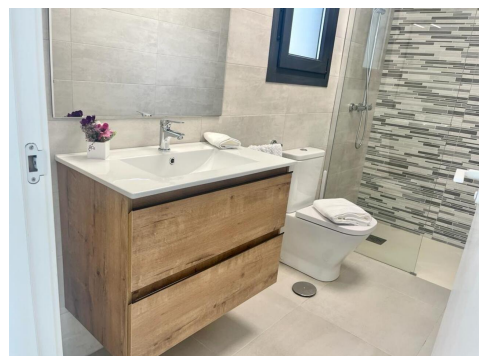

Ref: N7284

Price: 233,000€

-  **Apartment**
-  **Torre Pacheco**
-  **3**
-  **2**
-  **107m² Build Size**
-  **Pool: Yes**

NEW BUILD PENTHOUSES IN TORRE-PACHECO;New Build residential complex of apartments in Torre Pacheco (Murcia) in the heart of Costa Cálida;The second phase has 25 apartments and penthouses with 2 and 3 bedrooms;Modern apartments with open plan kitchen with spacious and bright living-dining room with access to a large terrace. ;Modern penthouses has private solarium;An options underground parking space and storage room at an extra cost;Modern complex with communal swimming pool and garden areas;All the comforts are at your fingertips. Ther...(Ask for More Details!)

ES +34 605 57 61 31

Email: info@hotpropertiestespana.es

Web: www.hotpropertiestespana.es

NEW BUILD PENTHOUSES IN TORRE-PACHECONew Build residential complex of apartments in Torre Pacheco (Murcia) in the heart of Costa Cálida.The second phase has 25 apartments and penthouses with 2 and 3 bedrooms.Modern apartments with open plan kitchen with spacious and bright living-dining room with access to a large terrace. Modern penthouses has private solarium.An options underground parking space and storage room at an extra cost.Modern complex with communal swimming pool and garden areas.All the comforts are at your fingertips. There are supermarkets, pharmacies, banks, schools, bars, restaurants, the beach and the airport are just a few minutes away.There is also a golf club in town very close to the apartments and there are several golf courses within a 10-25 minute drive from the apartments.The AP-7 highway is also close by and the N-332 is also very easy to access, so you can easily travel to other regions such as Pilar de la Horadada, San Pedro del Pinatar, Orihuela Costa, Torrevieja, Alicante, etc.The Murcia Corvera international airport is 20 minutes away, Alicante airport about an hour away.